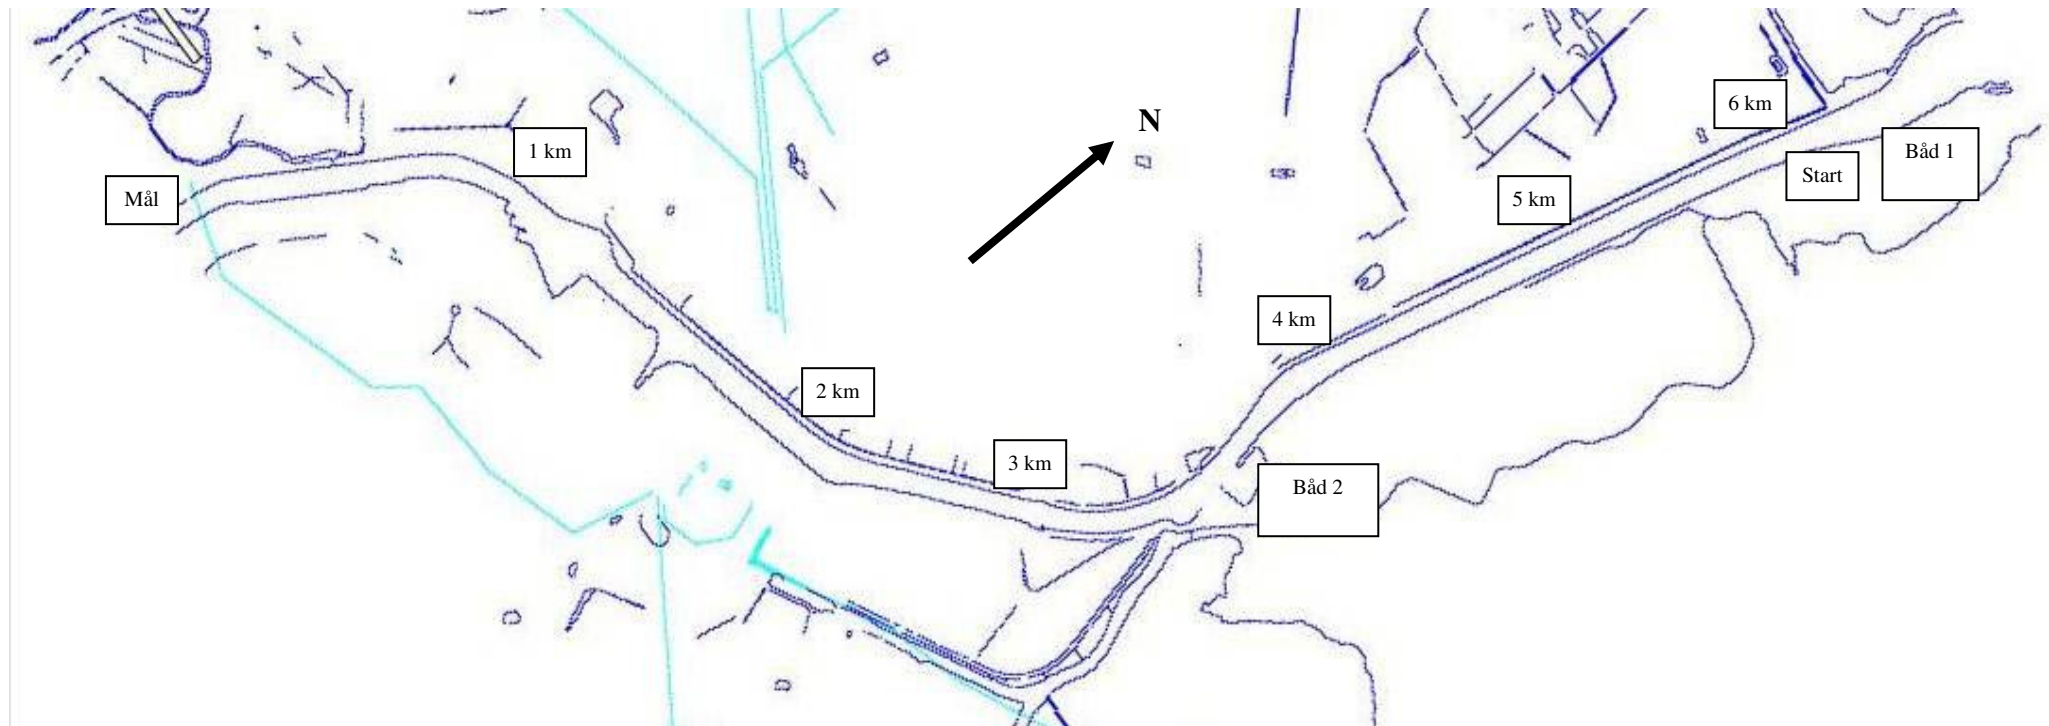

Odense Langsdistancekaprøning

Odense Kanal

Distance 6 km

Ålbani

- Alle hold skal være bag startlinien inden første båd må sendes af sted.
- Husk af de almindelige søvejsregler gælder for færdsel på Odense Kanal D.v.s. al roning skal foregå længst muligt til højre i bådens sejlrøretning.
- Det er en god ide at gøre sig bekendt med broer, pæle etc. når du roer ud til starten.
- Giv hinanden en fair konkurrence. Dvs. vis hensyn i f.m. overhaling, giv plads etc.
- Afroning skal foregå efter målet.
- I alle både der er forsynet med sko **S K A L** disse være forsynet med hælstrapper